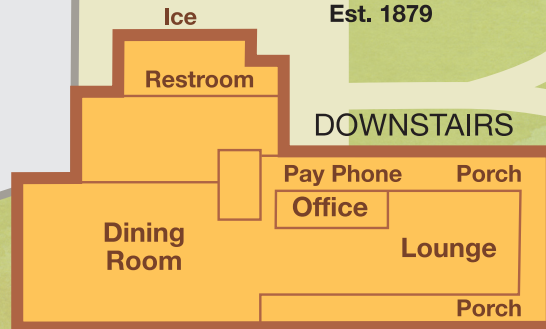

MOORE COTTAGE
Est. 1894

WASHBURN COTTAGE

MAIN LODGE
Est. 1879

CLARK COTTAGE
Est. 1876

LITTLE WHITE
Est. 1884

ANNEX
Est. 1918

Stables
Pioneer Yosemite
History Center
Store
Gift Shop

DOWNSTAIRS
UPSTAIRS
Practice Green