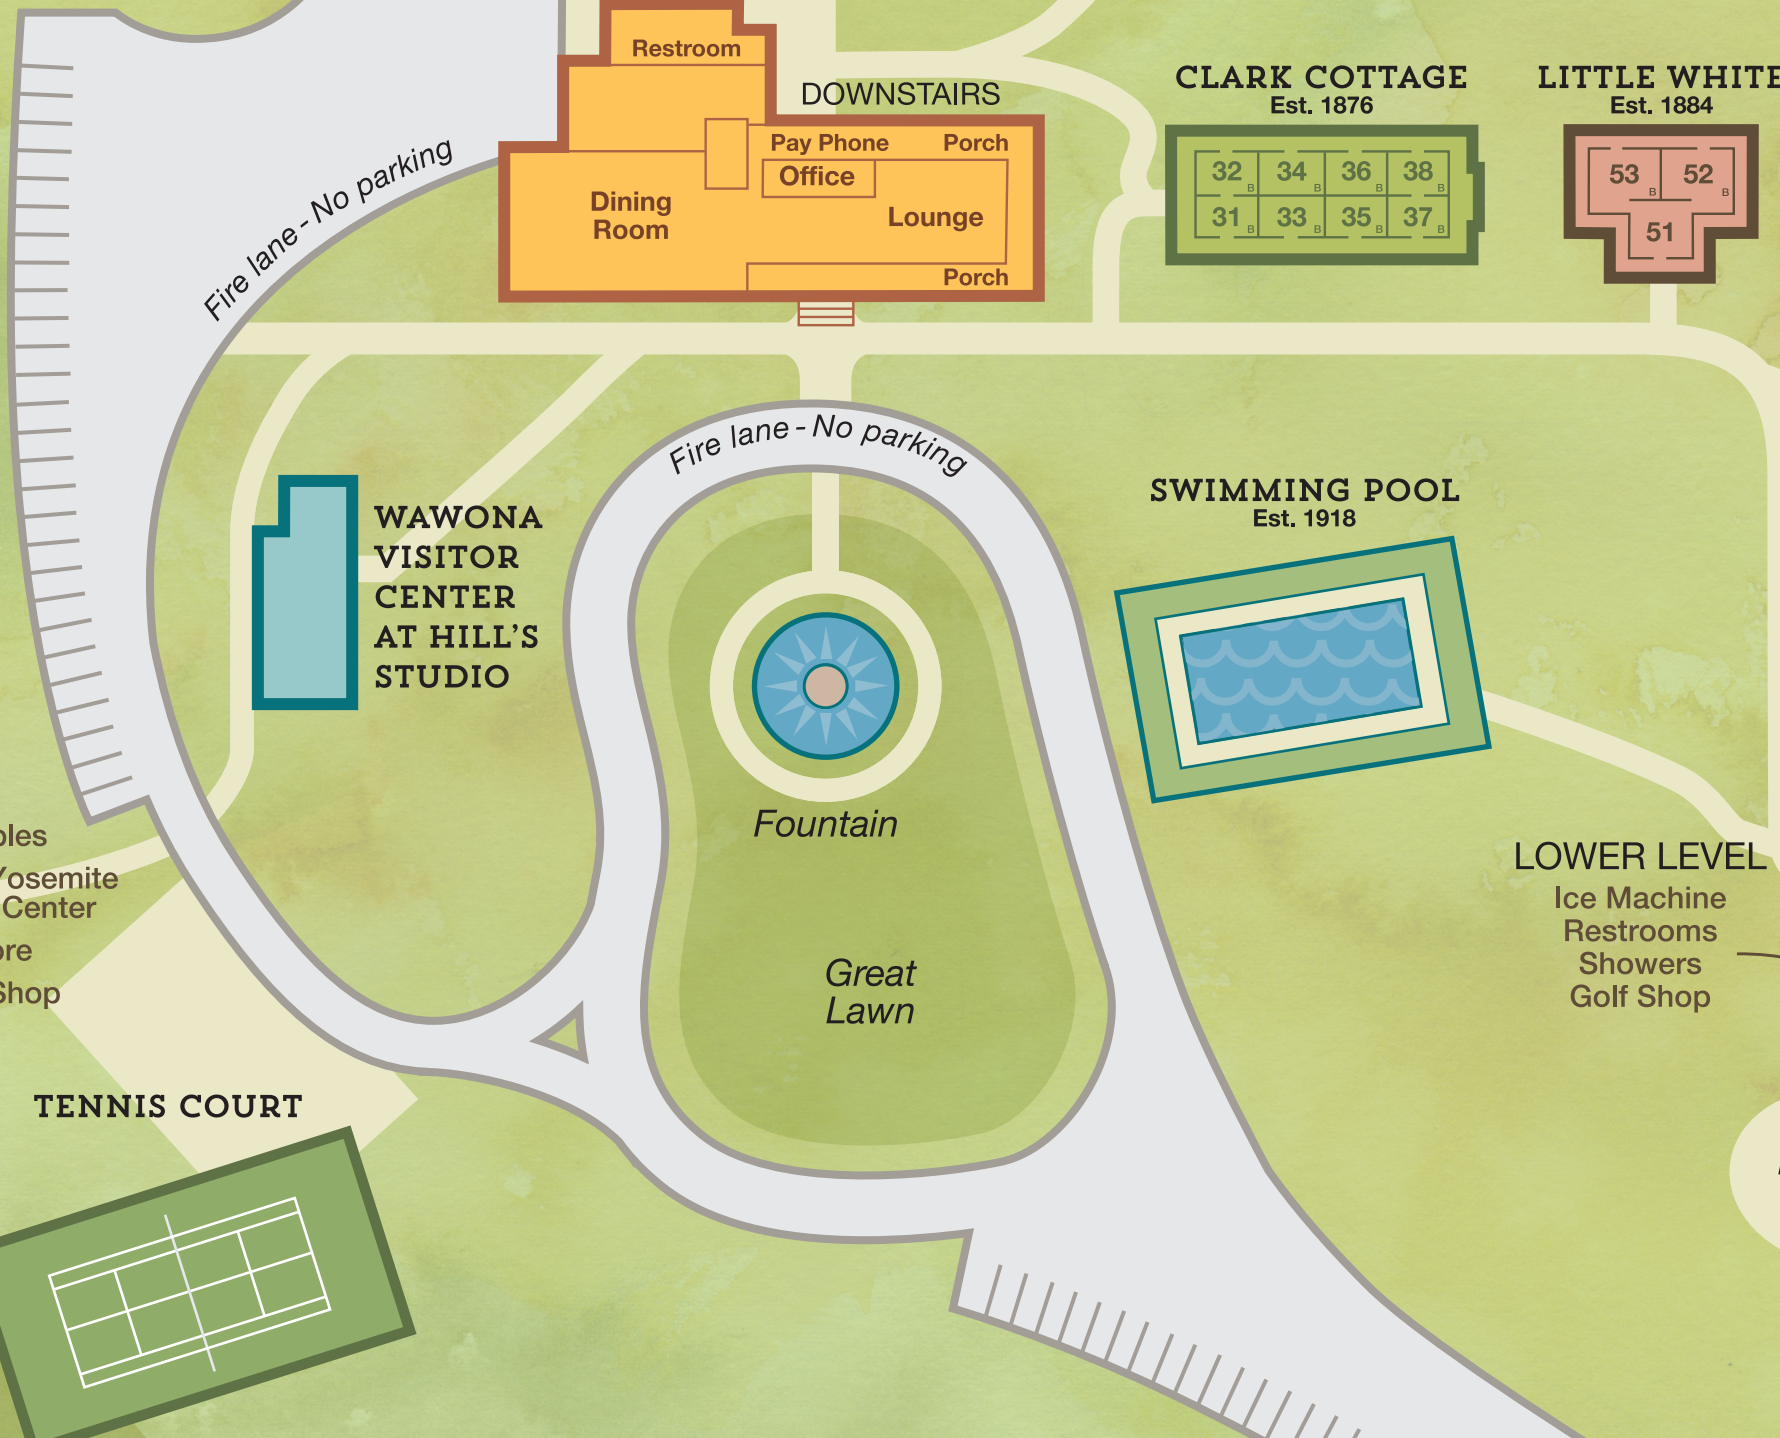

MOORE COTTAGE
Est. 1894

WASHBURN COTTAGE

MAIN LODGE
Est. 1879

CLARK COTTAGE
Est. 1876

LITTLE WHITE
Est. 1884

ANNEX
Est. 1918

Stables
Pioneer Yosemite
History Center
Store
Gift Shop

DOWNSTAIRS
UPSTAIRS
Practice Green