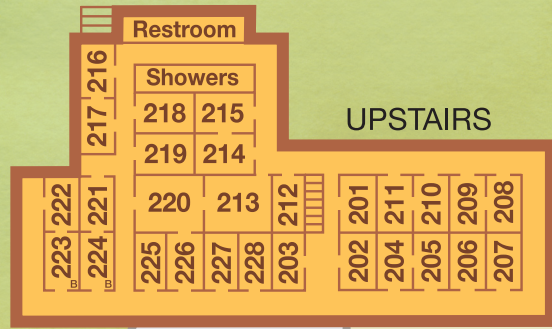

MOORE COTTAGE
Est. 1894

WASHBURN COTTAGE

MAIN LODGE
Est. 1879

CLARK COTTAGE
Est. 1876

LITTLE WHITE
Est. 1884

ANNEX
Est. 1918

Stables
Pioneer Yosemite
History Center
Store
Gift Shop

DOWNSTAIRS
UPSTAIRS
Practice Green